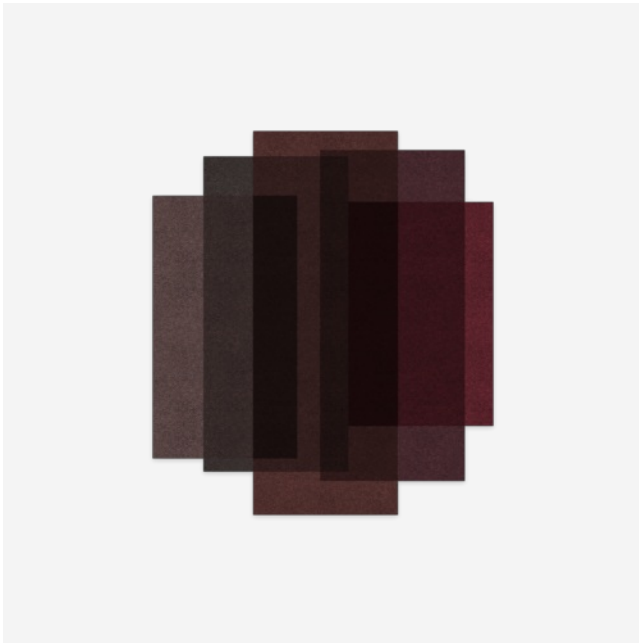

Blended Carpet

STUDIO RENS | FOR MOOOI CARPETS

Experimenting with colours and printing techniques resulted in carpet Blended by Studio RENS. Blended is an irregular-shaped carpet in different shades of red or blue. The design came to life through a process inspired by Riso techniques. Layered printing of the same colour with subtle differences in saturation and intensity. The result is a unique pattern with extraordinary colours. A timeless design that finds its way into any interior.

Detailing

Moooi Carpets uses a more environmentally aware way to produce carpets. With less dye waste, fewer cleaning cycles and less energy consumption.

Colours

5 colours Cloudy
Blue

5 colours Marble
Red

Blended Carpet / Rectangular 223x250

Product

WIDTH 223cm | 87.8"

HEIGHT 250cm | 98.4"

DEPTH 0.1cm | 0"

Packaging

WIDTH 30cm | 11.8"

HEIGHT 300cm | 118.1"